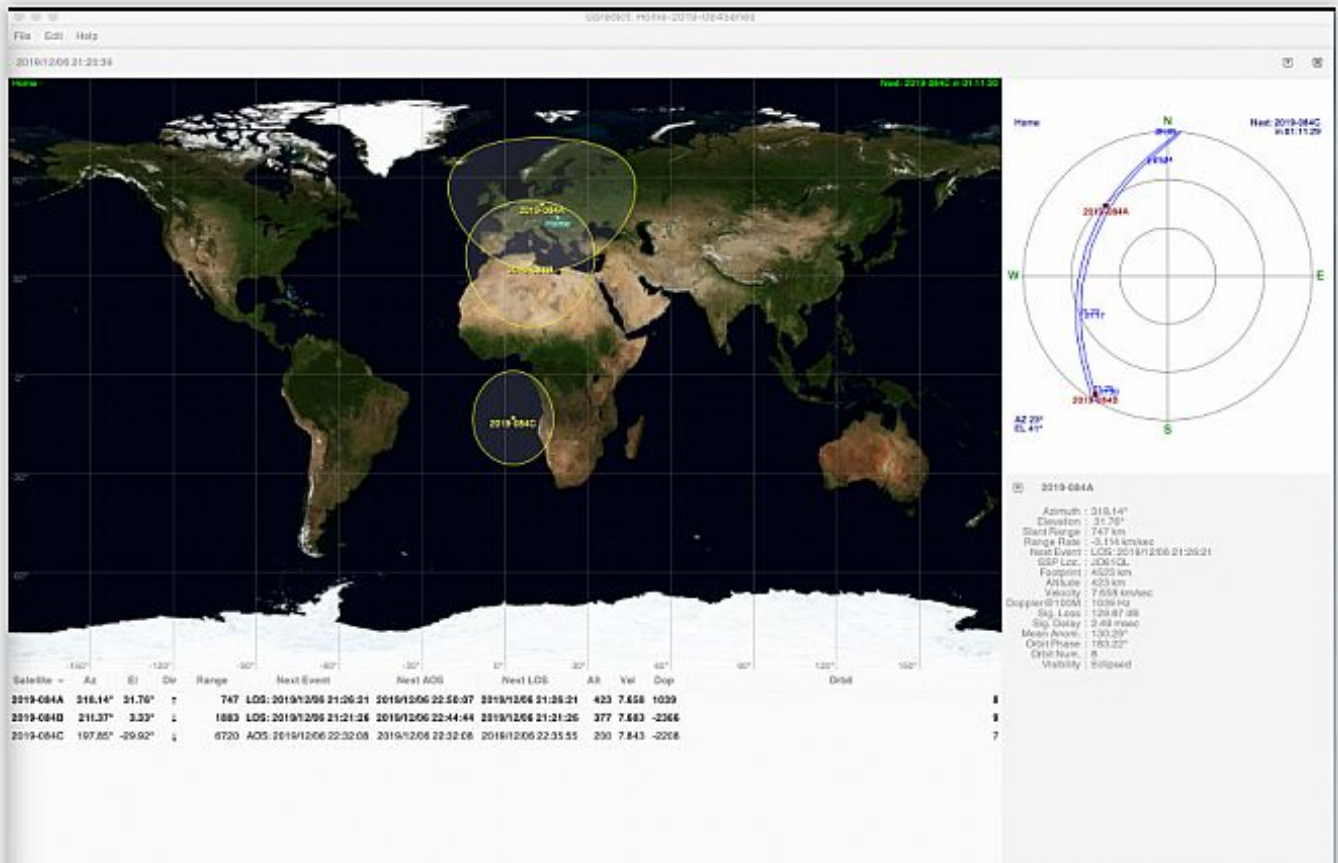

DOWNLOAD

DOWNLOAD

[Download Plant Design Suite 2013 Portable 32 Bit](#)

Qpredict Radio Control: Home-2019-084Series

Downlink

4 3 7 . 1 4 7 . 0 0 0 Hz

Doppler: -10341 Hz LO: 0 MHz

Radio: 437.136.660 Hz

Target: 2019-084B Track

Az: 211.37° Range: 1883 km
El: 3.33° Rate: 7.662 km/s

Uplink

1 4 5 . 8 9 0 . 0 0 0 Hz

Doppler: 3451 Hz LO: 0 MHz

Radio: 145.893.451 Hz

Settings:

1. Device: BDR3000 Engage